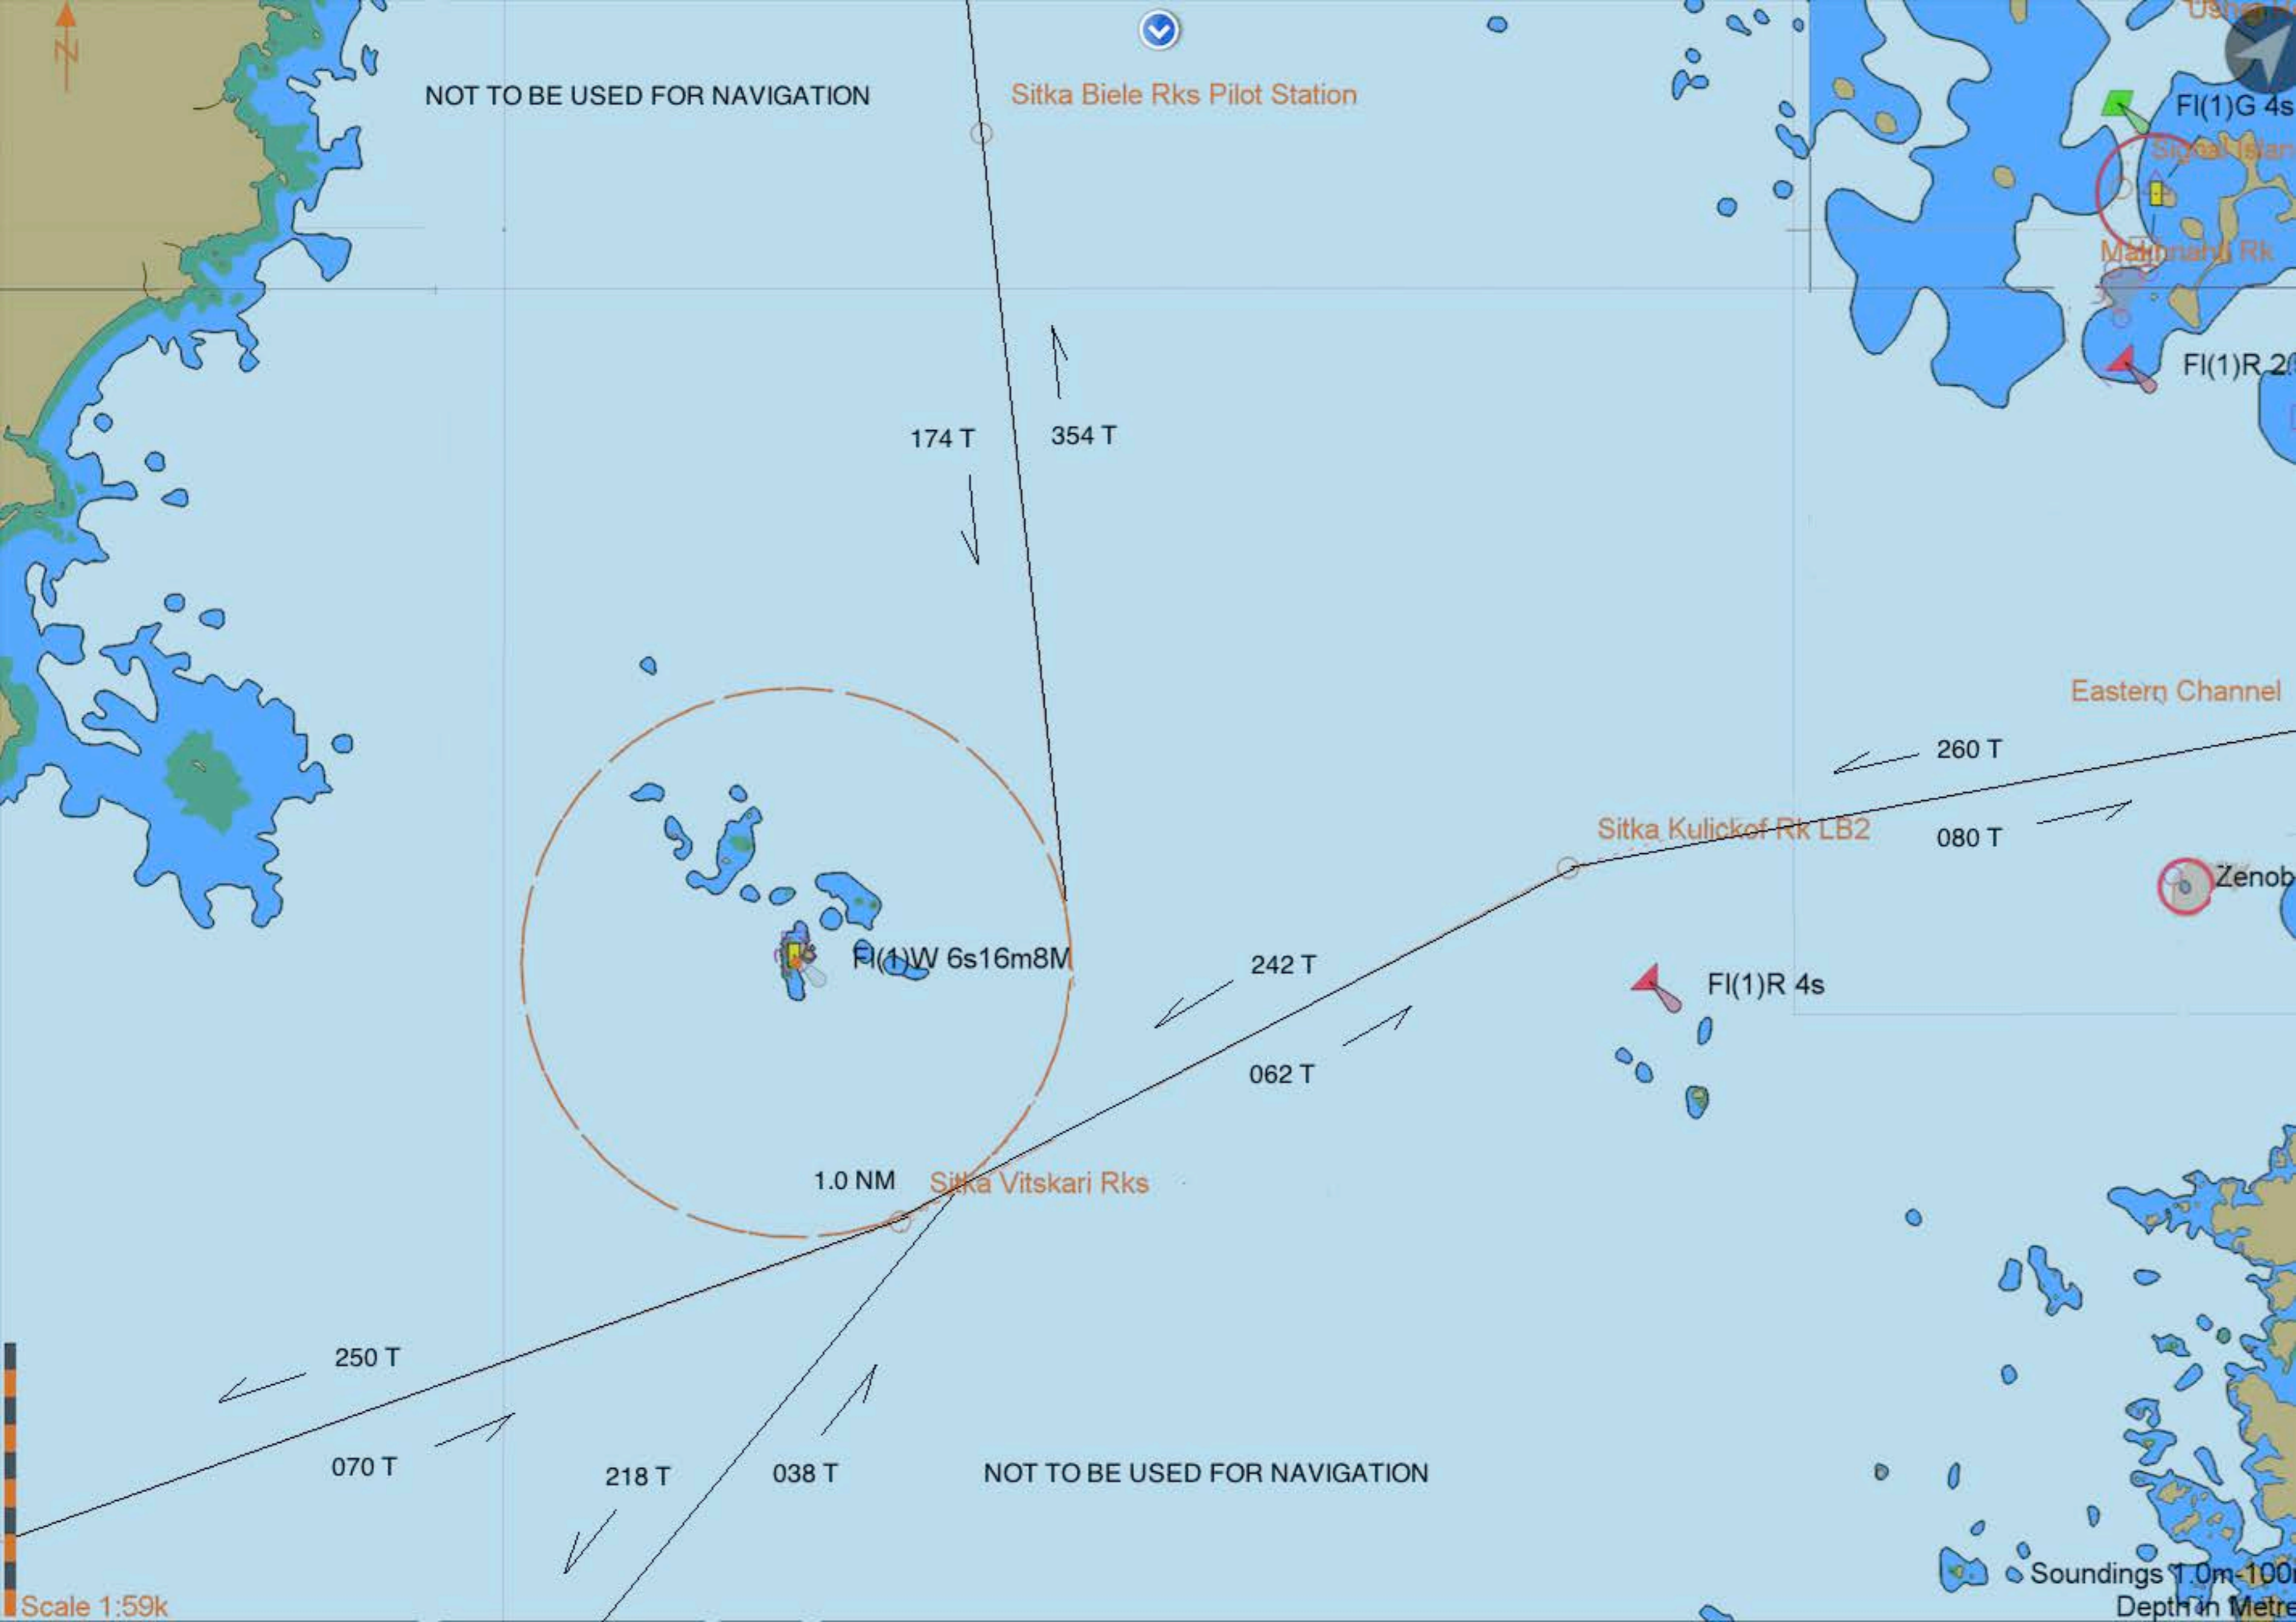

NOT TO BE USED FOR NAVIGATION

Sitka Biele Rks Pilot Station

FI(1)G 4s

Signal Island

Makinnah Rk

FI(1)R 20

174 T

354 T

Eastern Channel

260 T

080 T

Sitka Kulickof Rk LB2

Zenob

242 T

062 T

FI(1)R 4s

Scale 1:59k

SITKA CRUISE SHIP VITSKARI ROCKS ESTIMATED TIMES 2016

[Address and Contact Info]

MAY 2016 - VITSKARI

Sunday	Monday	Tuesday	Wednesday	Thursday	Friday	Saturday
1	2	3	4	5	6	7
8	9 0930 IN 2000 OUT	10	11 0530 IN 1630 OUT	12 1000 IN 1130 IN 2200 OUT 2215 OUT	13	14 1030 IN 2200 OUT
15 0730 IN 1900 OUT	16 0730 IN 2000 OUT	17	18 0500 IN 1630 OUT	19	20	21 0800 IN 1800 OUT
22	23	24	25 0500 IN 1630 OUT	26 0600 IN 1700 OUT	27 0630 IN 1700 OUT	28 0630 IN 1900 OUT
29	30	31 0730 IN 1700 OUT				
			<p>Notes:</p> <p>ALL TIMES ARE APPROXIMATE AND SUBJECT TO CHANGE MONITOR 13 & 16 FOR SECURITE CALLS</p> <p>For General informational Purposes only - Use at your own risk.</p>			
			© 2012-2014 Vertex42 LLC		Calendar Templates by Vertex42.com	

SITKA CRUISE SHIP VITSKARI ROCKS ESTIMATED TIMES 2016

[Address and Contact Info]

SEPT 2016 - VITSKARI

Sunday	Monday	Tuesday	Wednesday	Thursday	Friday	Saturday
				1 0600 IN 1700 OUT	2	3
4	5	6 0730 IN 1700 OUT	7 0500 IN 1630 OUT	8 0600 IN 1700 OUT	9 0600 IN 1700 OUT	10 0800 IN 1800 OUT
11	12	13	14 0500 IN 1630 OUT	15 0600 IN 1700 OUT	16	17
18	19	20	21 0500 IN 1630 OUT	22 0600 IN 1700 OUT	23 0600 IN 1700 OUT	24 0530 IN 1700 OUT
25	26	27	28 0500 IN 1630 OUT LAST SHIP OF THE SEASON	29	30	
		<p>Notes:</p> <p>ALL TIMES ARE APPROXIMATE AND SUBJECT TO CHANGE MONITOR 13 & 16 FOR SECURITE CALLS</p> <p>For General informational Purposes only - Use at your own risk.</p>				
			© 2012-2014 Vertex42 LLC		Calendar Templates by Vertex42.com	